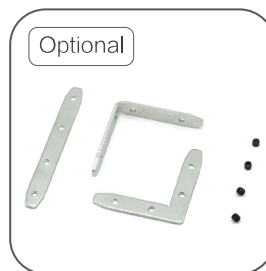

## Features:

1. Model: HL-A024-2
2. Material: AL6063+PC
3. Surface: Anodized/Painting
4. Lighting source width: 40mm
5. Length: 4m/max
6. Installation: For offices, conference rooms, supermarkets, home lighting, etc.

## Accessory:

End cap

Suspended Rope

Connector

Mounting Clip