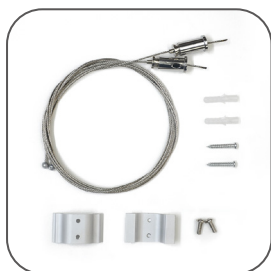

Color 

Unit: mm

## Features:

1. Model: HL-A024-2
2. Material: AL6063+PC
3. Surface: Anodized/Painting
4. Lighting source width: 40mm
5. Length: 4m/max
6. Installation: For offices, conference rooms, supermarkets, home lighting, etc.

## Accessory:

End cap

Suspended Rope

Connector

Mounting Clip