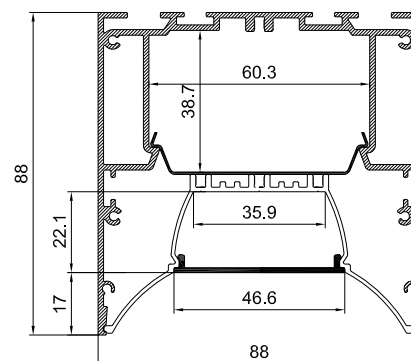

Color 

Unit: mm

## Features:

1. Model: HL-A024-2
2. Material: AL6063+PC
3. Surface: Anodized/Painting
4. Lighting source width: 40mm
5. Length: 4m/max
6. Installation: For offices, conference rooms, supermarkets, home lighting, etc.